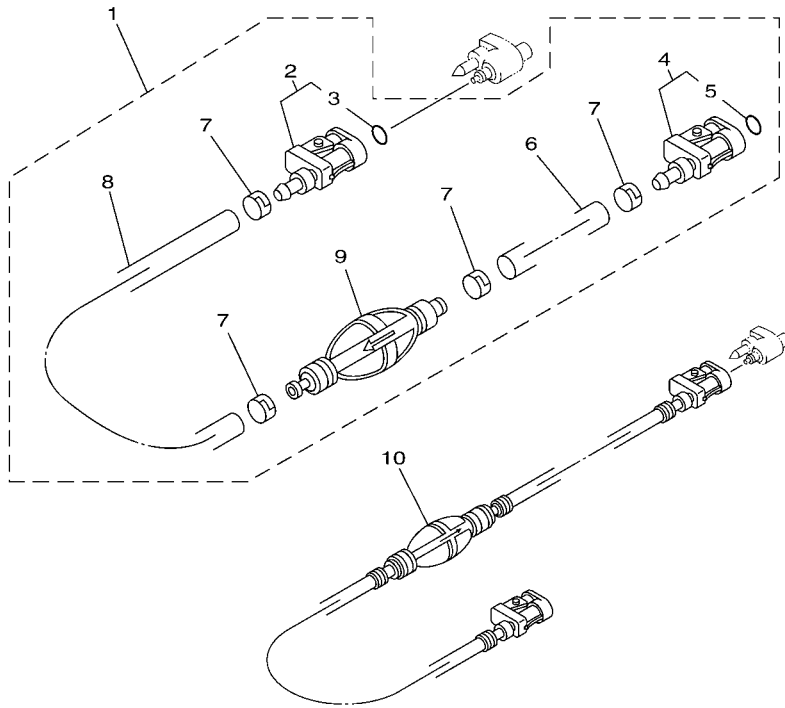

FUEL PIPE

PRIMARY PUMP

601F10F-J050

FIG. 5 FUEL PIPE

REF. NO.	PART NO.	DESCRIPTION	601F				REMARKS
1	6Y1-24306-55	FUEL PIPE COMP. 1	1				
2	6G1-24305-05	.FUEL PIPE JOINT COMP. 2	1				
3	93210-08287	..O-RING	1				
4	6Y1-24305-06	.FUEL PIPE JOINT COMP. 2	1				
5	93210-08287	..O-RING	1				
6	90445-11M06	.HOSE (L2050)	1				
7	650-24351-51	.BAND 1	4				
8	90445-11M05	.HOSE (L850)	1				
9	6Y1-24360-52	.PRIMER PUMP ASSY	1				
10	6YK-24306-60	FUEL PIPE COMP. 1	1				
11	6YL-24360-51	PRIMER PUMP ASSY	1