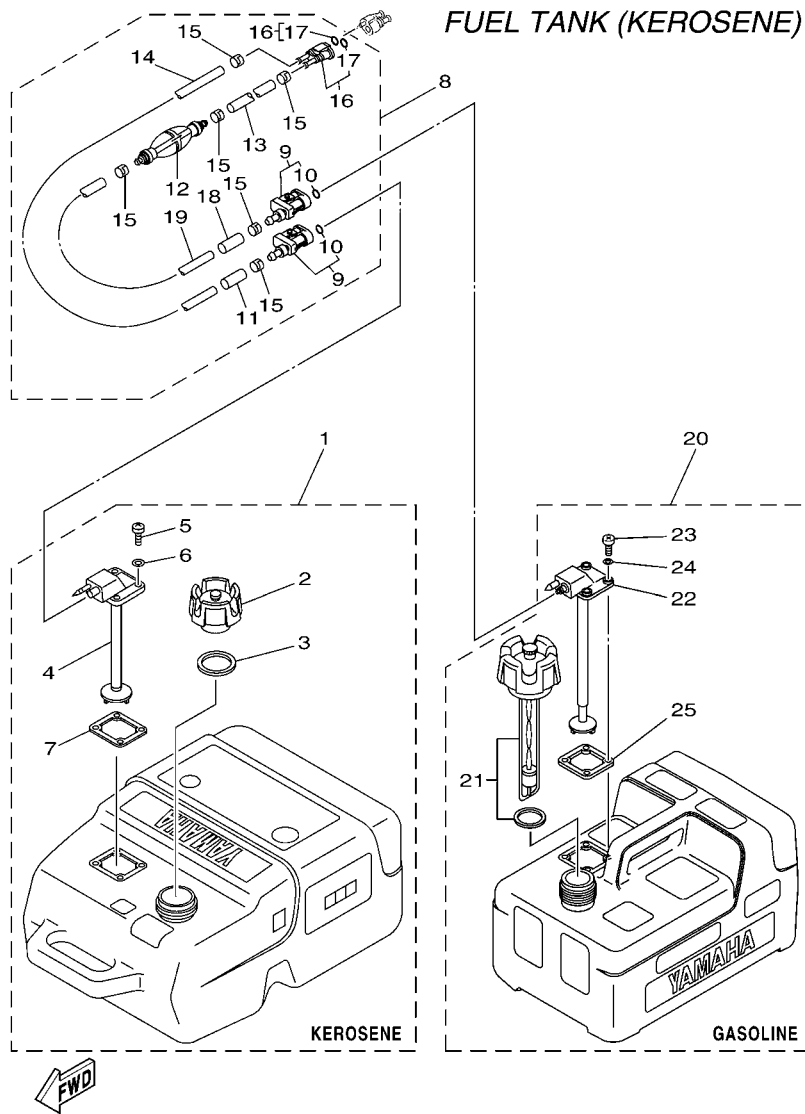

6011100-G980

FIG. 4 FUEL TANK 4

REF. NO.	PART NO.	DESCRIPTION	601F				REMARKS
1	6YK-24201-21	FUEL TANK ASSY (25L,KEROSENE)	1				KEROSENE
2	6YK-24610-10	.CAP ASSY	1				WITHOUT INDICATOR
3	6YL-24641-00	.GASKET, CAP 1	1				
4	6YK-24260-01	.FUEL METER ASSY	1				
5	90157-05M16	.SCREW, PAN HEAD	4				
6	6YL-24329-00	.SEAL	4				
7	6YL-24268-01	.GASKET, FUEL METER	1				
8	6YK-24306-04	FUEL PIPE COMP. 1	1				
9	6Y1-24305-06	.FUEL PIPE JOINT COMP. 2	2				
10	93210-08287	..O-RING	1				
11	6Y1-24397-10	.COLLAR (KEROSENE)	1				
12	61J-24360-00	.PRIMER PUMP ASSY	1				
13	90445-11M05	.HOSE (L850)	1				
14	90445-11M81	.HOSE (L3000)	1				
15	650-24351-01	.BAND 1	6				
16	680-24305-01	.FUEL PIPE JOINT COMP. 2	1				
17	93210-08287	..O-RING	2				
18	6Y1-24397-00	.COLLAR (GASOLINE)	1				
19	90445-11M06	.HOSE (L2050)	1				
20	6YL-24201-05	FUEL TANK ASSY (12L)	1				GASOLINE
21	6YL-24610-01	.CAP ASSY	1				
22	6YL-24260-01	.FUEL METER ASSY	1				
23	90157-05M16	.SCREW, PAN HEAD	4				
24	6YL-24329-00	.SEAL	4				
25	6YL-24268-01	.GASKET, FUEL METER	1