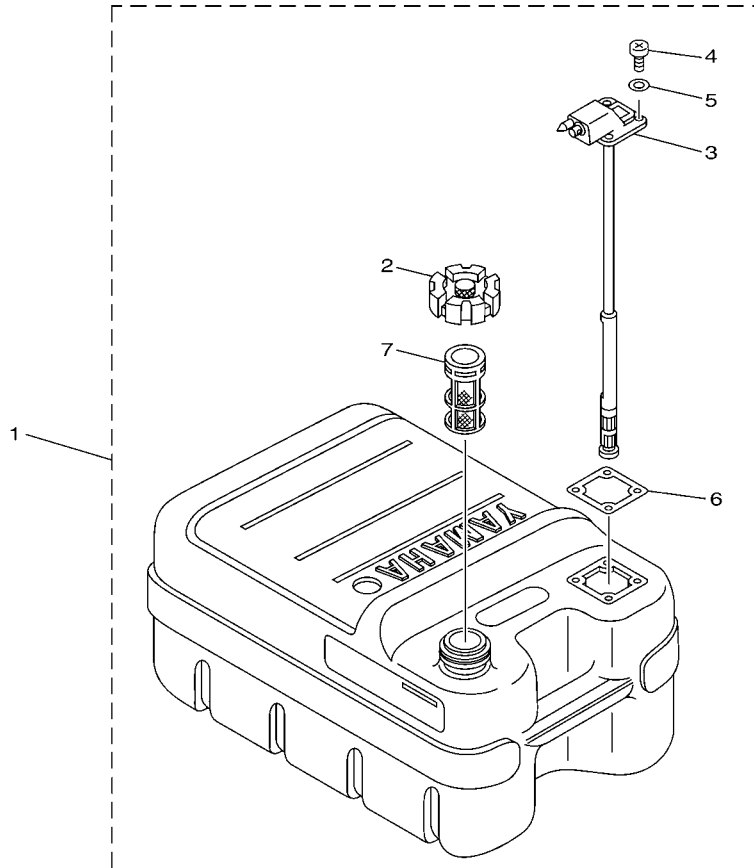

FUEL TANK (24L)

Part No.	Capacity L (US gal)	Material	Description
6YJ-24201-00	24 (6.3)	Plastic	Meeting with EPA regulation
6YJ-24201-10	24 (6.3)	Plastic	With fuel gauge, meeting with EPA regulation
6YJ-24201-50	24 (6.3)	Plastic	For CAN. With CSI label, meeting with EPA regulation

601F10F-J020

FIG. 2 FUEL TANK 2

REF. NO.	PART NO.	DESCRIPTION	601F				REMARKS
1	6YJ-24201-00	FUEL TANK ASSY (24L)	1				UR
	6YJ-24201-10	FUEL TANK ASSY (24L)	1				UR WITH INDICATOR
	6YJ-24201-50	FUEL TANK ASSY (24L)	1				UR WITH INDICATOR
2	6YJ-24610-01	.CAP ASSY	1				
3	6YJ-24260-00	.FUEL METER ASSY	1				UR
	6Y1-24260-12	.FUEL METER ASSY	1				UR WITH INDICATOR
4	90157-05M19	.SCREW, PAN HEAD	4				
5	6Y1-24329-00	.SEAL	4				
6	6Y1-24268-00	.GASKET, FUEL METER	1				
7	6YJ-24167-00	.STRAINER	1