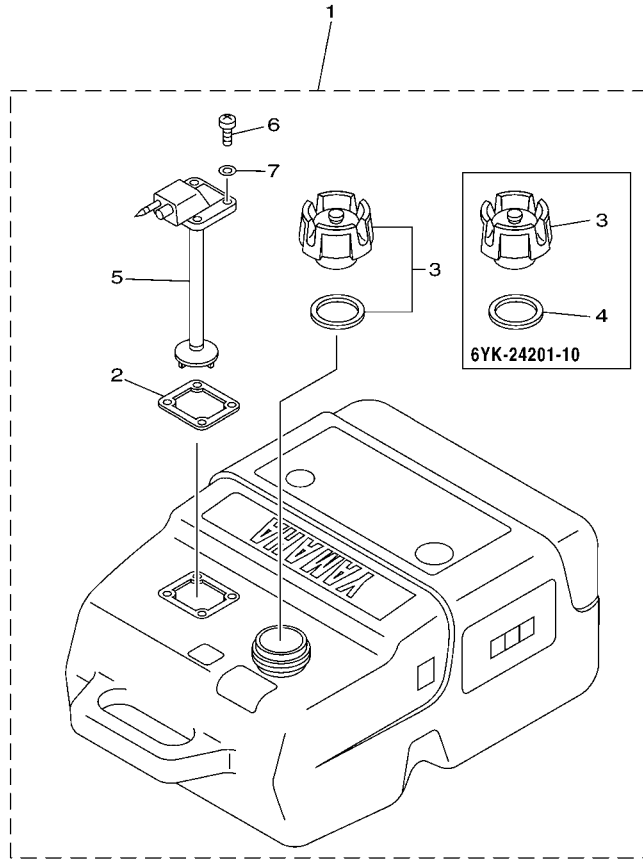

FUEL TANK (25L)

Part No.	Capacity L (US gal)	Material	Description
6YK-24201-03	25 (6.6)	Plastic	With fuel gauge
6YK-24201-10	25 (6.6)	Plastic	With label and exclusive filler structure banning use of leaded fuel

601F10F-J030

FIG. 3 FUEL TANK 3

REF. NO.	PART NO.	DESCRIPTION	601F				REMARKS
1	6YK-24201-03	FUEL TANK ASSY (25L)	1				UR
	6YK-24201-10	FUEL TANK ASSY (25L)	1				UR
2	6YL-24268-01	.GASKET, FUEL METER	1				
3	6YK-24610-01	.CAP ASSY	1				FOR 6YK-24201-03
	6YK-24610-10	.CAP ASSY	1				FOR 6YK-24201-10
4	6YL-24641-00	.GASKET, CAP 1	1				FOR 6YK-24201-10
5	6YK-24260-01	.FUEL METER ASSY	1				
6	90157-05M16	.SCREW, PAN HEAD	4				
7	6YL-24329-00	.SEAL	4